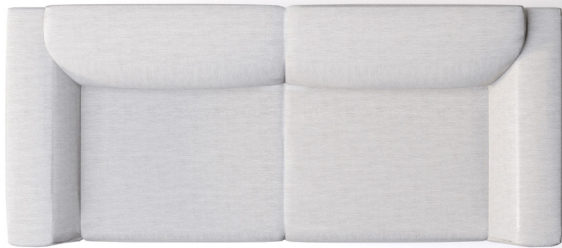

Bellevue

Sofa
Left Hand Facing Sectional
Right Hand Facing Sectional

plural:

Bellevue

Bellevue is a contemporary sofa with clean lines, sculptural tapered arms and refined details for relaxed comfort.

Standard Features

- Sofa glides

Optional Features

- Wood or metal feet
- Textile options

Sofa

Right Arm Facing Sectional

Left Arm Facing Sectional

Plural creates adaptive furniture solutions that bring people together. Our products are made-by-hand to exceed expectations for design, quality, comfort, value, and on-time delivery.

Plural: more than one.

ON THE COVER

FURNITURE

Left Arm Facing Sectional
Sofa

Sectional

HBF Textiles, Cherished Knit, 954-81 Oyster

Sofa

Mayer Fabrics, Fedora, 621-017 Fawn