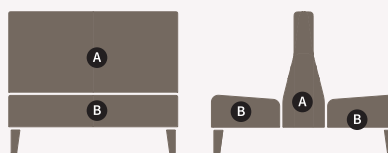

Required Ydg:
1.75 yds Back, 1.25 yds Arm, 2 yds Seat;
5 yds Total for Single Textile

Sofa
BG01-SS-MB-02

Required Ydg:
2.5 yds Back, 3.5 yds Seat;
6 yds Total for Single Textile

Sofa with Upholstered Arms
BG01-SS-MB-02-UA

Required Ydg:
2.5 yds Back, 2.5 yds Arms, 3.5 yds Seat;
8.5 yds Total for Single Textile

Sofa with Molded Wood Arms
BG01-SS-MB-02-PA

Required Ydg:
2.5 yds Back, 3.5 yds Seat;
6 yds Total for Single Textile

Double Sided Sofa
BG01-B2B-MB-02

Required Ydg:
2.5 yds Back, 4.25 yds Seat;
6.75 yds Total for Single Textile

High Back Sofa
BG01-SS-HB-02

Required Ydg:
4 yds Back, 2.25 yds Seat;
6.25 yds Total for Single Textile