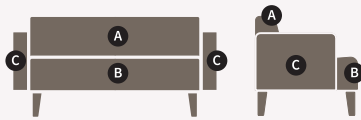

Lounge Chair with Upholstered Arms
BG01-SS-MB-01-UA

Required Ydg:
1.75 yds Back, 2.5 yds Arm, 2 yds Seat;
6.25 yds Total for Single Textile

Lounge Chair with Molded Wood Arms
BG01-SS-MB-01-PA

Required Ydg:
1.75 yds Back, 2 yds Seat;
3.75 yds Total for Single Textile

Avila Lounge Chair with Left Arm Facing Upholstered Arm
BG01-SS-MB-01-ULAF

Required Ydg:
1.75 yds Back, 1.25 yds Arm, 2 yds Seat;
5 yds Total for Single Textile

Avila Lounge Chair with Right Arm Facing Upholstered Arm
BG01-SS-MB-01-URAF

Required Ydg:
1.75 yds Back, 1.25 yds Arm, 2 yds Seat;
5 yds Total for Single Textile

Sofa
BG01-SS-MB-02

Required Ydg:
2.5 yds Back, 3.5 yds Seat;
6 yds Total for Single Textile

Sofa with Upholstered Arms
BG01-SS-MB-02-UA

Required Ydg:
2.5 yds Back, 2.5 yds Arms, 3.5 yds Seat;
8.5 yds Total for Single Textile

Sofa with Molded Wood Arms
BG01-SS-MB-02-PA

Required Ydg:
2.5 yds Back, 3.5 yds Seat;
6 yds Total for Single Textile