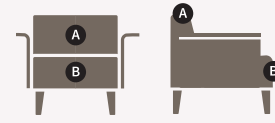

plural:

480 494 5436 pluralstudios.com

CONTACT NAME _____

PHONE _____

PROJECT/ORDER _____

Avila Textile Worksheet

Lounge Chair
BG01-SS-MB-01

Required Ydg:
1.75 yds Back, 2 yds Seat;
3.75 yds Total for Single Textile

Lounge Chair with Upholstered Arms
BG01-SS-MB-01-UA

Required Ydg:
1.75 yds Back, 2.5 yds Arm, 2 yds Seat;
6.25 yds Total for Single Textile

Lounge Chair with Molded Wood Arms
BG01-SS-MB-01-PA

Required Ydg:
1.75 yds Back, 2 yds Seat;
3.75 yds Total for Single Textile