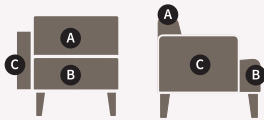

plural:

480 494 5436 pluralstudios.com

CONTACT NAME _____

PHONE _____

PROJECT/ORDER _____

Avila Textile Worksheet

Lounge Chair
BG01-SS-MB-01

Required Ydg:
1.75 yds Back, 2 yds Seat;
3.75 yds Total for Single Textile

Lounge Chair with Upholstered Arms
BG01-SS-MB-01-UA

Required Ydg:
1.75 yds Back, 2.5 yds Arm, 2 yds Seat;
6.25 yds Total for Single Textile

Lounge Chair with Molded Wood Arms
BG01-SS-MB-01-PA

Required Ydg:
1.75 yds Back, 2 yds Seat;
3.75 yds Total for Single Textile