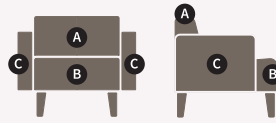

plural:

480 494 5436 pluralstudios.com

CONTACT NAME _____

PHONE _____

PROJECT/ORDER _____

Avila Textile Worksheet

Lounge Chair
BG01-SS-MB-01

Required Ydg:
1.75 yds Back, 2 yds Seat;
3.75 yds Total for Single Textile

Lounge Chair with Upholstered Arms
BG01-SS-MB-01-UA

Required Ydg:
1.75 yds Back, 2.5 yds Arm, 2 yds Seat;
6.25 yds Total for Single Textile

Lounge Chair with Molded Wood Arms
BG01-SS-MB-01-PA

Required Ydg:
1.75 yds Back, 2 yds Seat;
3.75 yds Total for Single Textile