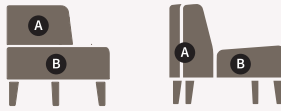

plural:

480 494 5436 pluralstudios.com

Avila Textile Worksheet

Inside Quarter

BG01-SS-MB-IQ

Required Ydg:
3 yds Back, 2.5 yds Seat;
5.5 yds Total for Single Textile

Outside Wedge

BG01-SS-MB-OW

Required Ydg:
2 yds Back, 1.5 yds Seat;
3.5 yds Total for Single Textile

Outside Quarter

BG01-SS-MB-OQ

Required Ydg:
2.5 yds Back, 3 yds Seat;
5.5 yds Total for Single Textile

Single Width Bench

BG01-B01

Required Ydg:
1 yd