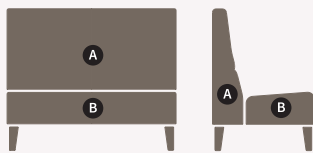

Required Ydg:
1.75 yds Back, 1.25 yds Arm, 2 yds Seat;
5 yds Total for Single Textile

Sofa
BG01-SS-MB-02

Required Ydg:
2.5 yds Back, 3.5 yds Seat;
6 yds Total for Single Textile

Sofa with Upholstered Arms
BG01-SS-MB-02-UA

Required Ydg:
2.5 yds Back, 2.5 yds Arms, 3.5 yds Seat;
8.5 yds Total for Single Textile

Sofa with Molded Wood Arms
BG01-SS-MB-02-PA

Required Ydg:
2.5 yds Back, 3.5 yds Seat;
6 yds Total for Single Textile

Double Sided Sofa
BG01-B2B-MB-02

Required Ydg:
2.5 yds Back, 4.25 yds Seat;
6.75 yds Total for Single Textile

High Back Sofa
BG01-SS-HB-02

Required Ydg:
4 yds Back, 2.25 yds Seat;
6.25 yds Total for Single Textile