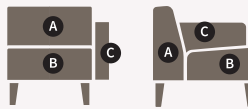

plural:

480 494 5436 pluralstudios.com

CONTACT NAME _____

PHONE _____

PROJECT/ORDER _____

Avila Textile Worksheet

Lounge Chair
BG01-SS-MB-01

Required Ydg:
1.75 yds Back, 2 yds Seat;
3.75 yds Total for Single Textile

Lounge Chair with Upholstered Arms
BG01-SS-MB-01-UA

Required Ydg:
1.75 yds Back, 2.5 yds Arm, 2 yds Seat;
6.25 yds Total for Single Textile

Lounge Chair with Molded Wood Arms
BG01-SS-MB-01-PA

Required Ydg:
1.75 yds Back, 2 yds Seat;
3.75 yds Total for Single Textile

Avila Lounge Chair with Left Arm Facing Upholstered Arm
BG01-SS-MB-01-ULAF

Required Ydg:
1.75 yds Back, 1.25 yds Arm, 2 yds Seat;
5 yds Total for Single Textile

Avila Lounge Chair with Right Arm Facing Upholstered Arm
BG01-SS-MB-01-URAF