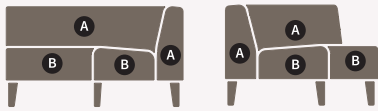

Double Sided Sofa
BG01-B2B-MB-02

Required Ydg:
2.5 yds Back, 4.25 yds Seat;
6.75 yds Total for Single Textile

High Back Sofa
BG01-SS-HB-02

Required Ydg:
4 yds Back, 2.25 yds Seat;
6.25 yds Total for Single Textile

Double Sided High Back Sofa
BG01- B2B-HB-02

Required Ydg:
4.25 yds Back, 4.25 yds Seat;
8.5 yds Total for Single Textile

Inside Wedge
BG01-SS-MB-IW

Required Ydg:
2 yds Back, 1.75 yds Seat;
3.75 yds Total for Single Textile

plural:

480 494 5436 pluralstudios.com

Avila Textile Worksheet

Inside Quarter

BG01-SS-MB-IQ

Required Ydg:
3 yds Back, 2.5 yds Seat;
5.5 yds Total for Single Textile

Outside Wedge

BG01-SS-MB-OW