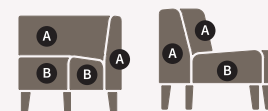

Required Ydg:
2.5 yds Back, 2.5 yds Arms, 3.5 yds Seat;
8.5 yds Total for Single Textile

Sofa with Molded Wood Arms
BG01-SS-MB-02-PA

Required Ydg:
2.5 yds Back, 3.5 yds Seat;
6 yds Total for Single Textile

Double Sided Sofa
BG01-B2B-MB-02

Required Ydg:
2.5 yds Back, 4.25 yds Seat;
6.75 yds Total for Single Textile

High Back Sofa
BG01-SS-HB-02

Required Ydg:
4 yds Back, 2.25 yds Seat;
6.25 yds Total for Single Textile

Double Sided High Back Sofa
BG01- B2B-HB-02

Required Ydg:
4.25 yds Back, 4.25 yds Seat;
8.5 yds Total for Single Textile

Inside Wedge
BG01-SS-MB-IW

Required Ydg:
2 yds Back, 1.75 yds Seat;
3.75 yds Total for Single Textile