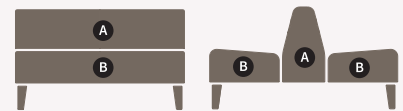

Avila Lounge Chair with Left Arm Facing Upholstered Arm
BG01-SS-MB-01-ULAF

Required Ydg:
1.75 yds Back, 1.25 yds Arm, 2 yds Seat;
5 yds Total for Single Textile

Avila Lounge Chair with Right Arm Facing Upholstered Arm
BG01-SS-MB-01-URAF

Required Ydg:
1.75 yds Back, 1.25 yds Arm, 2 yds Seat;
5 yds Total for Single Textile

Sofa
BG01-SS-MB-02

Required Ydg:
2.5 yds Back, 3.5 yds Seat;
6 yds Total for Single Textile

Sofa with Upholstered Arms
BG01-SS-MB-02-UA

Required Ydg:
2.5 yds Back, 2.5 yds Arms, 3.5 yds Seat;
8.5 yds Total for Single Textile

Sofa with Molded Wood Arms
BG01-SS-MB-02-PA

Required Ydg:
2.5 yds Back, 3.5 yds Seat;
6 yds Total for Single Textile

Double Sided Sofa
BG01-B2B-MB-02

Required Ydg:
2.5 yds Back, 4.25 yds Seat;
6.75 yds Total for Single Textile

High Back Sofa
BG01-SS-HB-02

Required Ydg:
4 yds Back, 2.25 yds Seat;
6.25 yds Total for Single Textile