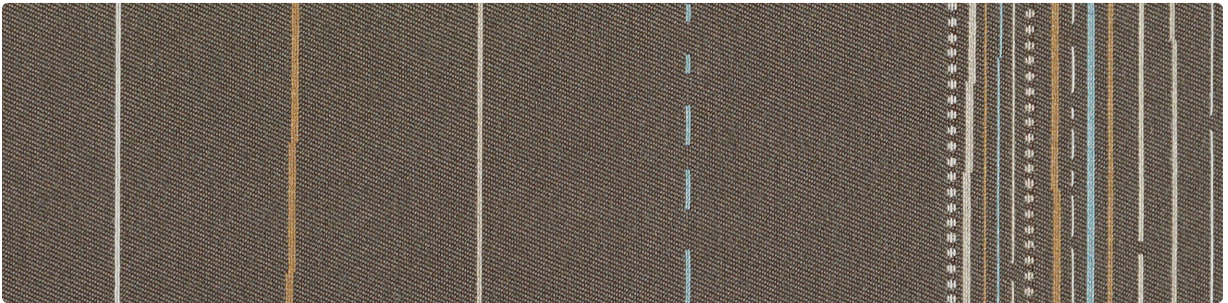

EDITOR
WC920-003 Evergreen

HAVEN
472-013 Peridot

Additional colors are available. Please refer to the Mayer Fabrics website.

WILSON

436-007
Natural

436-026
Graystone

436-000
Canyon

436-016
Shadow