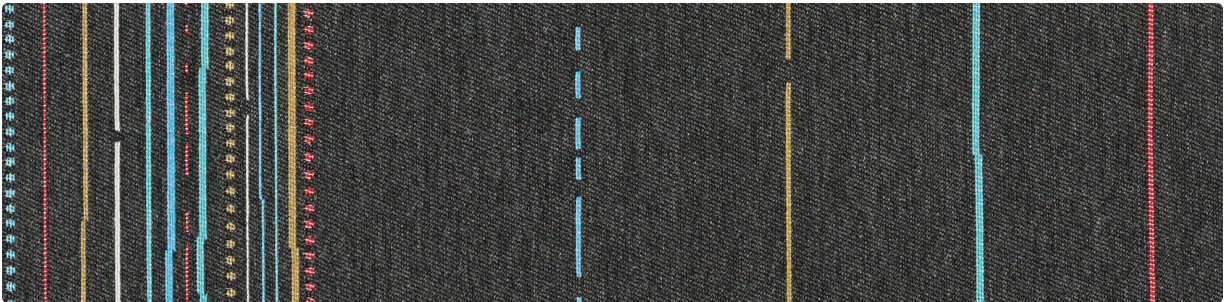

EDITOR
WC920-003 Evergreen

HAVEN
472-013 Peridot

Additional colors are available. Please refer to the Mayer Fabrics website.

WILSON

436-007
Natural

436-026
Graystone

436-000
Canyon

436-016
Shadow