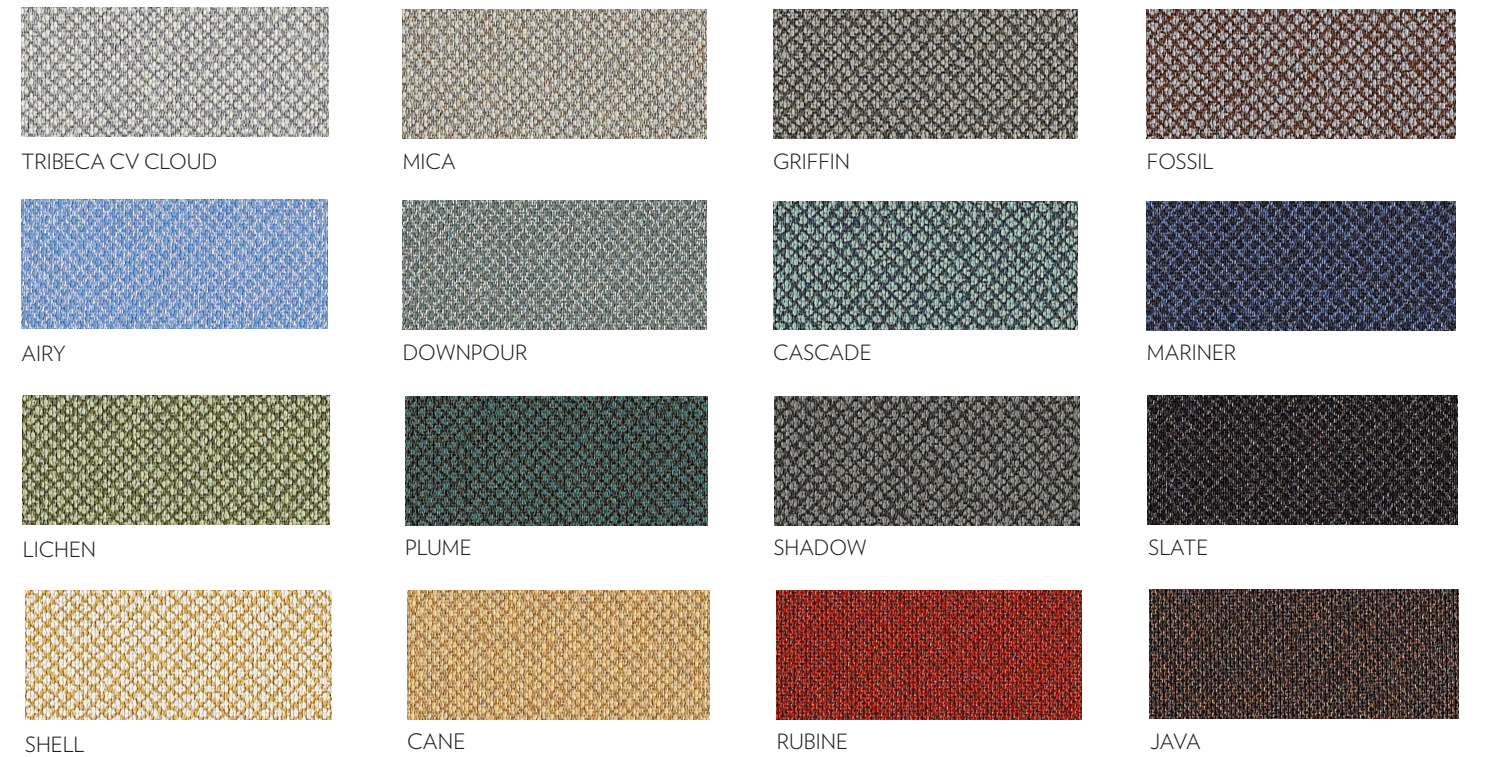

MERCURY

CHARCOAL

POETIC CV MEADOW

PATH

EARTHEN

POND

NIGHTSHADE

TRIBECA CV CLOUD

PEWTER

MINK

AQUA

CYAN

CHAMBRAY

BLUET

BLUESTAR

INDIGO