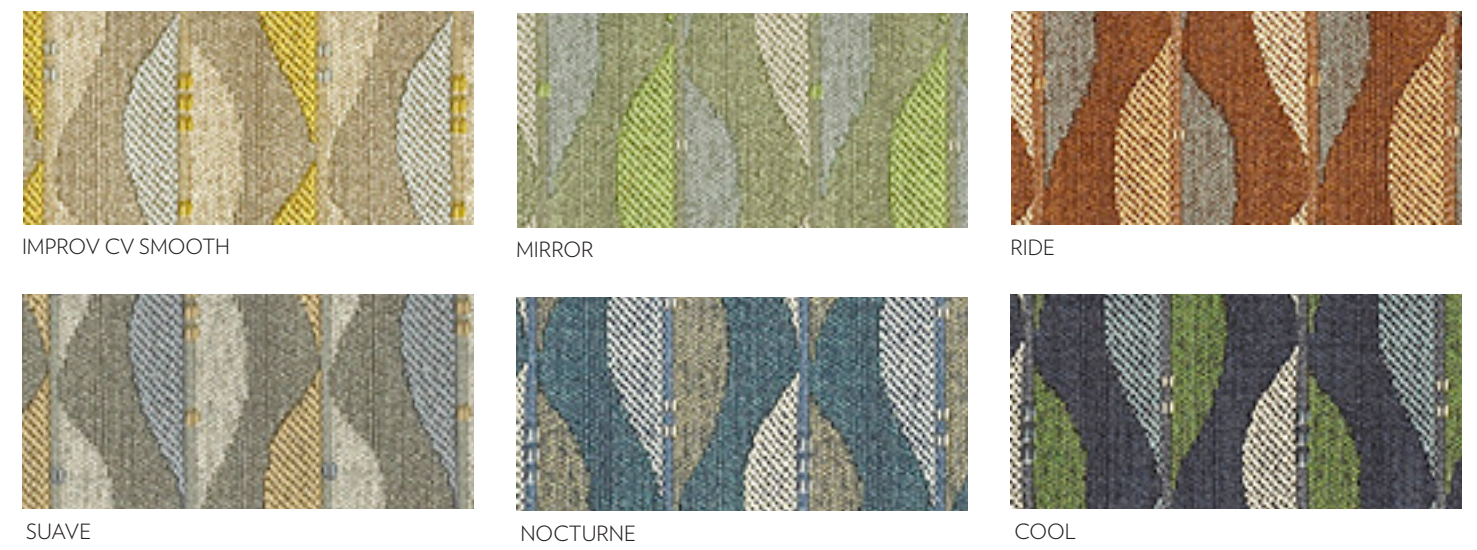

B E N E F I T S

- 100% Clean Vinyl
- Phthalate free
- Prop 65 compliant
- HPD
- GREENGUARD certified
- Low-VOC CA Section 01350
- 100,000 - 1 million double rubs
- Extensive list of approved cleaners - including COVID approved cleaners
- 10 year warranty